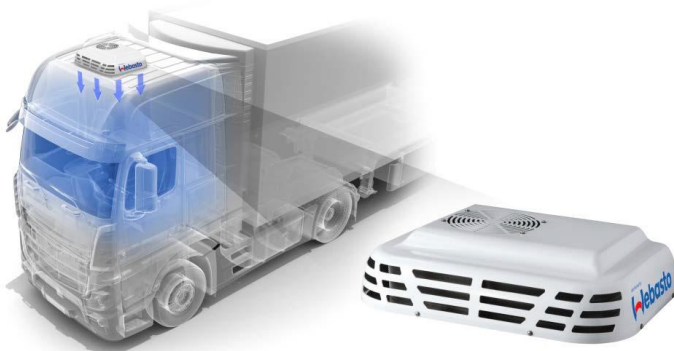

Parking Cooler Cool Top RTE

- Parking cooling without engine operation
- Energy-efficient operation
- Optimum air distribution and quiet operation
- Low voltage cut-off facility ensures the engine will start
- Specific dedicated truck fitting kits are also available – pricing upon request

9033216A Parking Cooler Cool Top RTE unit including remote control

GEMS PRICE £1602.38

9033229A Universal fitting kit – Cool Top RTE

GEMS PRICE £112.20

A range of vehicle specific fitting kits are also available – please contact us for further details & pricing on request.