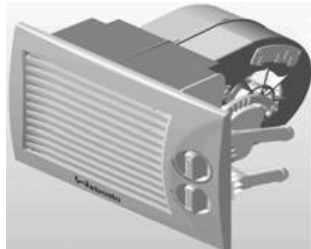

Blower Boxes

Florida / Silencio / Hercules range

3200679A Florida 5 with control 12v **Price £245.10**

3200680A Florida 5 with control 24v **Price £245.10**

3200681A Florida 5 without control 12v **Price £233.42**