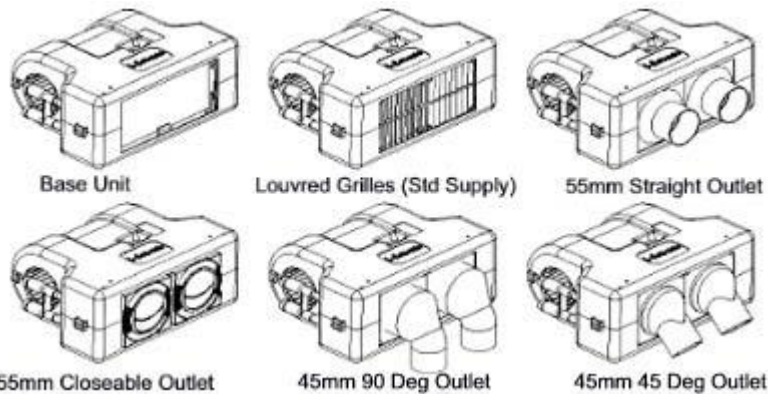

Blower Boxes

Madeira range

71174550 **Madeira 4** 12v (supplied
 with 2 x 90/90 Louvred Grilles as standard)

Price £207.45

71174552 **Madeira 4** 24v

(supplied with 2 x 90/90 Louvred Grilles as standard)

Price £207.45