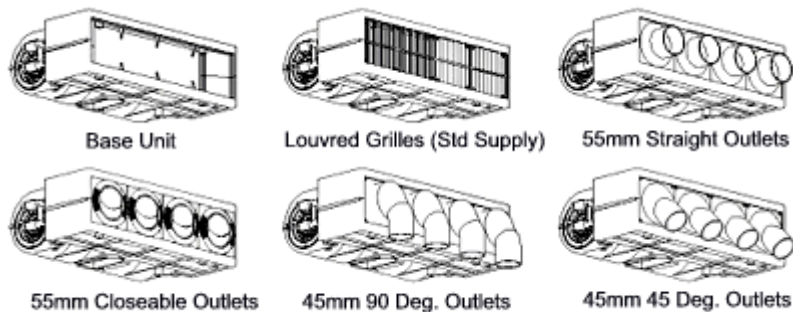

Blower Boxes

Madeira range

71174550 **Madeira 4** 12v (supplied
 with 2 x 90/90 Louvred Grilles as standard)

Price £207.45

71174552 **Madeira 4** 24v

(supplied with 2 x 90/90 Louvred Grilles as standard)

Price £207.45